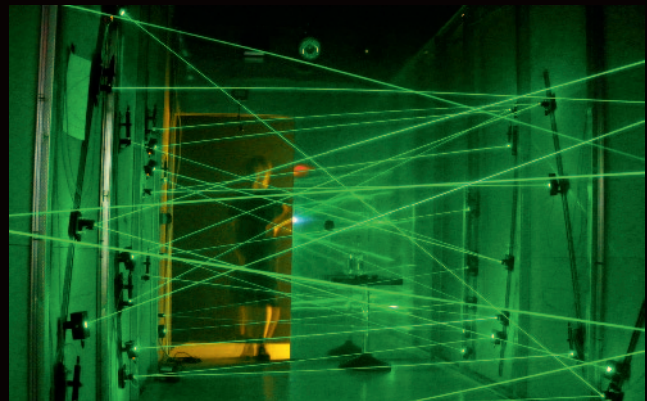

Permanent installation of laser game